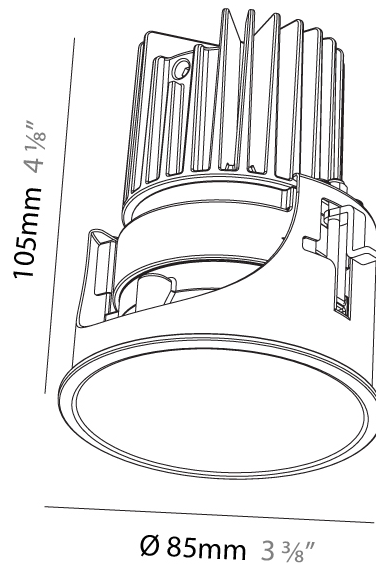

GENERAL

Series: Invader Standard
Subseries: Invader Standard
Partner: Prolicht
Division: Architectural
Installation: Recessed
Product Type: Downlight
Mounting Location: Ceiling
Light Distribution: Downlight

PHYSICAL

Aperture Sizes - Downlights: 3"
Shape: Round
Diameter (mm): 85
Diameter (in): 3 3/8"
Height (mm): 105
Height (in): 4 1/8"
Ceiling Thickness (mm): 5 - 30
Min. Recessing Depth (mm): 110
Min. Recessing Depth (in): 4 5/16"
Weight (kg): 0.322
Weight (lbs): 0.71
Fixture Finish: SSR / BKV / CWI / CRY / HAB / UFT / ITA / RUA / FTG / MYG / LOD / PUS / FRO / FUP / KIA / POP / BLS / SPG / MEY / GOH / CHC / COM / ABZ / JAG / OBR / MOS / ROR
Fixture Material: Aluminum
Cut-out Measurements: Dia: 80mm 3 1/8"

ELECTRICAL

Lamp Type: LED (Zhaga Standard)
Input Wattage (W): 14.3
Total Output Wattage (W): 13
Dimming: Tri-Mode (Non-Dimming and Phase Dimming (120Vac only) and 0-10V Dimming)
Driver Included: No
Driver Location: Recessed Housing
Driver Type: Constant Current - Universal
Housing: See components
Input Voltage (V): 120 - 277
Constant Current (MA): 350

LED

Number of LEDs: 1
Color Temperature (°K): 2700 / 3000 / 3500 / 4000
Max. Delivered Lumen (lm): 870 / 910 / 951 / 970
Nominal Lumen (lm): 1304 / 1352 / 1421 / 1450
CRI: >90 CRI
Lamp Life (hrs): 50000

OPTICAL

Reflector°: 20 / 40 / 60

RATINGS AND CERTIFICATIONS

Certified By: Certified for North American Standards
IP rating: IP20