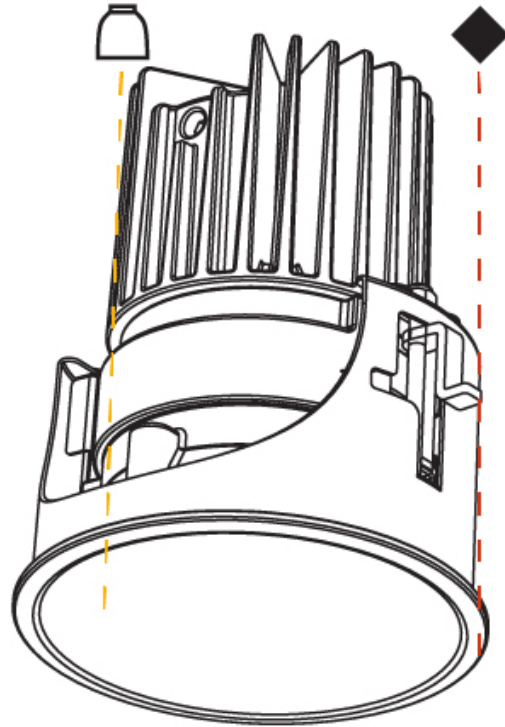

INVADER STANDARD RECESSED

A35602-

PROJECT _____

TYPE _____

SPECIFIER _____

QUANTITY _____

DATE _____

A