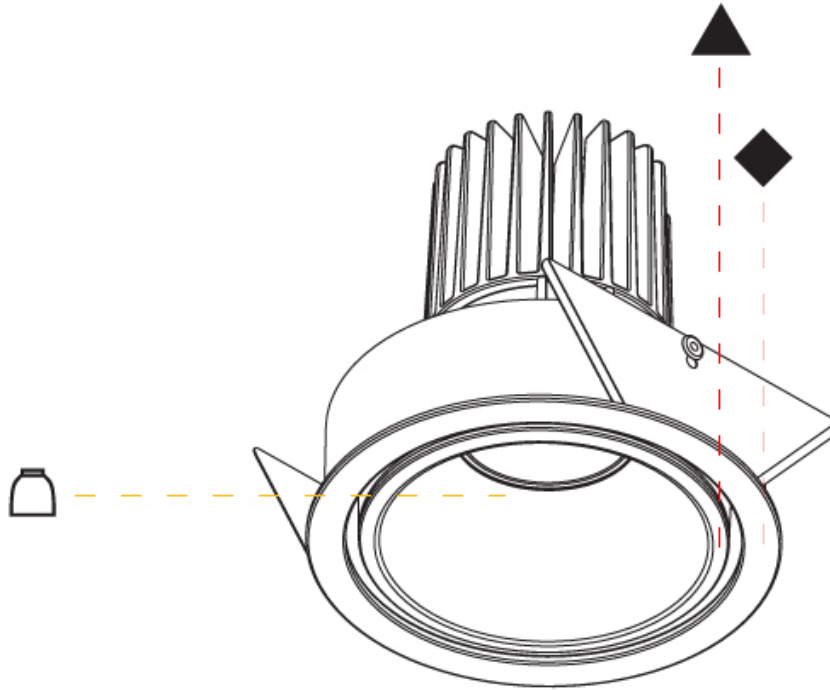

INVADER ADJUSTABLE RECESSED

A35601-

PROJECT	_____
TYPE	_____
SPECIFIER	_____
QUANTITY	_____
DATE	_____