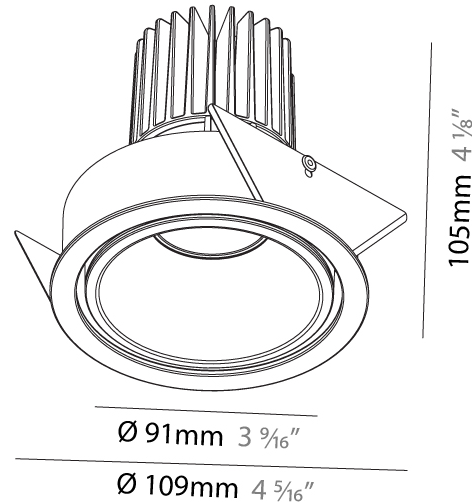

1. To build a product code in our configurator select the specify button on the base model # product page
2. To build a manual product code on this datasheet choose from the options listed below in blue font and add the suffix to the base model #

GENERAL

Series: Invader Standard
Subseries: Invader Adjustable
Partner: Prolicht
Division: Architectural
Installation: Recessed
Product Type: Downlight
Mounting Location: Ceiling
Light Distribution: Adjustable / Downlight

PHYSICAL

Aperture Sizes - Downlights: 2"
Shape: Round
Diameter (mm): 109
Diameter (in): 4 ⁵/₁₆
Height (mm): 105
Height (in): 4 ¹/₈
Min. Recessing Depth (mm): 120
Min. Recessing Depth (in): 4 ³/₄
Weight (kg): 0.421
Weight (lbs): 0.93
Fixture Finish: SSR / BKV / CWI / CRY / HAB / UFT / ITA / RUA / FTG / MYG / LOD / PUS / FRO / FUP / KIA / POP / BLS / SPG / MEY / GOH / CHC / COM / ABZ / JAG / OBR / MOS / ROR
Fixture Material: Aluminum
Cut-out Measurements: 104mm / 4 1/8"

ELECTRICAL

Lamp Type: LED
Input Wattage (W): 16.5
Total Output Wattage (W): 15
Dimming: Dali Dimming
Driver Included: No
Driver Location: Recessed Housing
Input Voltage (V): 120
Constant Current (MA): 350

LED

Number of LEDs: 1
Max. Delivered Lumen (lm): 760
Nominal Lumen (lm): 1140
CRI: >90 CRI
Lamp Life (hrs): 50000

OPTICAL

Reflector: 20 / 40 / 60
Adjustability: Rotational 180°; Tilt 30°

RATINGS AND CERTIFICATIONS

Certified By: CSA Certified to UL and CSA Standards
IP rating: IP20