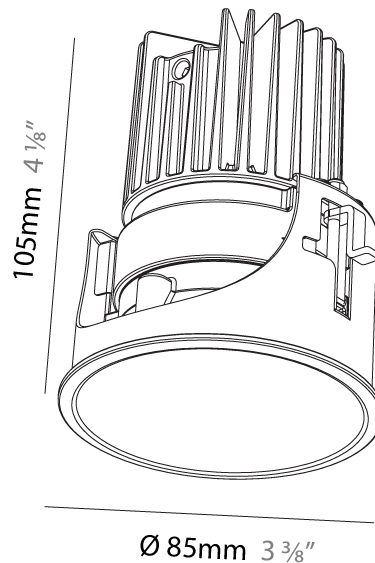

PHYSICAL

Aperture Sizes - Downlights: 3"
Shape: Round
Diameter (mm): 85
Diameter (in): 3 3/8"
Height (mm): 105
Height (in): 4 1/8"
Ceiling Thickness (mm): 5 - 30
Ceiling Thickness (in): 3/16 - 1 3/16
Min. Recessing Depth (mm): 110
Min. Recessing Depth (in): 4 5/16"
Weight (kg): 0.322
Weight (lbs): 0.71
Installation Requirement: Non-insulated Ceiling only
Fixture Finish: SSR / BKV / CWI / CRY / HAB / UFT / ITA / RUA / FTG / MYG / LOD / PUS / FRO / FUP / KIA / POP / BLS / SPG / MEY / GOH / CHC / COM / ABZ / JAG / OBR / MOS / ROR
Fixture Material: Aluminum Die Cast
Cut-out Measurements: D = 80mm / 3 1/8"

ELECTRICAL

Lamp Type: LED (Zhaga Standard)
Input Wattage (W): 14.3
Total Output Wattage (W): 13
Dimming: Tri-Mode (Non-Dimming and Phase Dimming (120Vac only) and 0-10V Dimming)
Driver Included: No
Driver Location: Recessed Housing
Driver Type: Constant current - Universal
Driver Class: Class 2
Housing: See components
Input Voltage (V): 120 - 277
Constant Current (MA): 350

LED

Number of LEDs: 1
Color Temperature (°K): 2700 / 3000 / 3500 / 4000
Max. Delivered Lumen (lm): 880 / 920 / 960 / 990
Nominal Lumen (lm): 1304 / 1352 / 1421 / 1450
CRI: >90 CRI
Lamp Life (hrs): 50000

OPTICAL

Reflector°: 20 / 42 / 60
Adjustability: Fixed

RATINGS AND CERTIFICATIONS

Certified By: Certified for North American Standards
IP rating: IP65