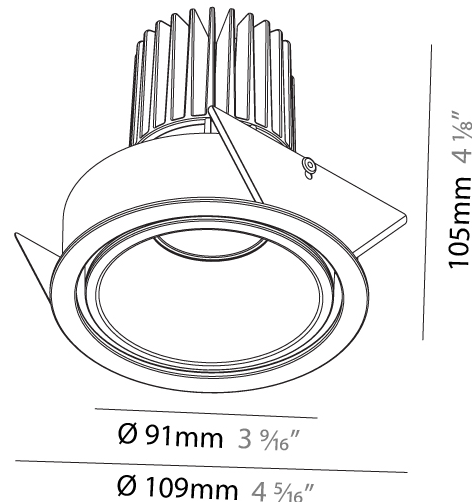

GENERAL

Series: Invader Standard
Subseries: Invader Adjustable
Partner: Prolicht
Division: Architectural
Installation: Recessed
Product Type: Downlight
Mounting Location: Ceiling
Light Distribution: Adjustable

PHYSICAL

Aperture Sizes - Downlights: 2"
Shape: Round
Diameter (mm): 109
Diameter (in): 4 ⁵/₁₆
Height (mm): 105
Height (in): 4 ¹/₈
Min. Recessing Depth (mm): 120
Min. Recessing Depth (in): 4 ³/₄
Weight (kg): 0.434
Weight (lbs): 0.96
Fixture Finish: SSR / BKV / CWI / CRY / HAB / UFT / ITA / RUA / FTG / MYG / LOD / PUS / FRO / FUP / KIA / POP / BLS / SPG / MEY / GOH / CHC / COM / ABZ / JAG / OBR / MOS / ROR
Fixture Material: Aluminum
Cut-out Measurements: 104mm / 4 1/8"

ELECTRICAL

Lamp Type: LED (Zhaga Standard)
Input Wattage (W): 14.3
Total Output Wattage (W): 13
Dimming: Tri-Mode (Non-Dimming and Phase Dimming (120Vac only) and 0-10V Dimming)
Driver Included: No
Driver Location: Recessed Housing
Driver Type: Constant Current - Universal
Housing: See components
Input Voltage (V): 120 - 277
Constant Current (MA): 350

LED

Number of LEDs: 1
Color Temperature (°K): 2700 / 3000 / 3500 / 4000
Max. Delivered Lumen (lm): 890 / 920 / 970 / 990
Nominal Lumen (lm): 1304 / 1352 / 1421 / 1450
CRI: >90 CRI
Lamp Life (hrs): 50000

OPTICAL

Reflector: 20 / 40 / 60
Adjustability: Rotational 180°; Tilt 30°

RATINGS AND CERTIFICATIONS

Certified By: Certified for North American Standards
IP rating: IP20