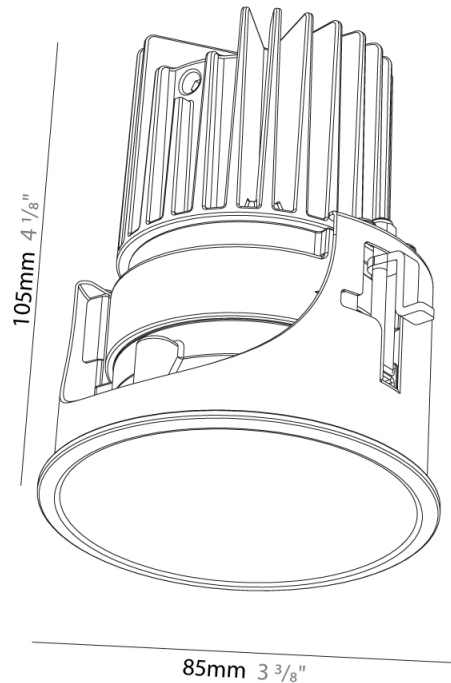

#### PHYSICAL

Aperture Sizes - Downlights: 3"  
 Shape: Round  
 Diameter (mm): 85  
 Diameter (in): 3 3/8  
 Height (mm): 105  
 Height (in): 4 1/8  
 Ceiling Thickness (mm): 5 - 30  
 Ceiling Thickness (in): 1/16 - 1 3/16  
 Min. Recessing Depth (mm): 110  
 Min. Recessing Depth (in): 4 5/16  
 Weight (kg): 0.319  
 Weight (lbs): 0.7  
 Fixture Finish: SSR / BKV / CWI / CRY / HAB / UFT / ITA / RUA / FTG / MYG / LOD / PUS / FRO / FUP / KIA / POP / BLS / SPG / MEY / GOH / CHC / COM / ABZ / JAG / OBR / MOS / ROR  
 Fixture Material: Aluminum Die Cast  
 Cut-out Measurements: D = 80mm / 3 1/8"

### PHYSICAL

Aperture Sizes - Downlights: 2"  
 Shape: Round  
 Diameter (mm): 109  
 Diameter (in): 4 <sup>5</sup>/<sub>16</sub>  
 Height (mm): 105  
 Height (in): 4 <sup>1</sup>/<sub>8</sub>  
 Min. Recessing Depth (mm): 120  
 Min. Recessing Depth (in): 4 <sup>3</sup>/<sub>4</sub>  
 Weight (kg): 0.421  
 Weight (lbs): 0.93  
 Fixture Finish: SSR / BKV / CWI / CRY / HAB / UFT / ITA / RUA / FTG / MYG / LOD / PUS / FRO / FUP / KIA / POP / BLS / SPG / MEY / GOH / CHC / COM / ABZ / JAG / OBR / MOS / ROR  
 Fixture Material: Aluminum  
 Cut-out Measurements: 104mm / 4 1/8"